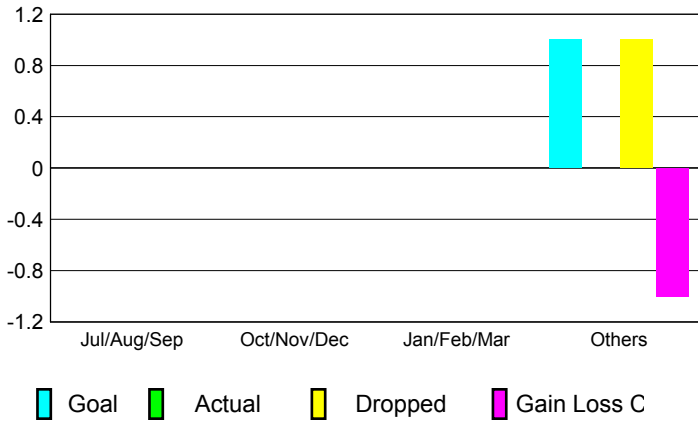

GMT: **RONAL LUXTON**

Location: **NEW ZEALAND**

GMT CA: **7**

CLUBS

Month	New Club Goal	Actual New Clubs	Actual Dropped Clubs	Gain/Loss of Clubs
2012-2013				
Jul/Aug/Sep	0	0	0	0
Oct/Nov/Dec	0	0	0	0
Jan/Feb/Mar	0	0	0	0
Apr/May/June	1	0	1	-1
Totals	1	0	1	-1

Club Results 2012-2013

Goal, New, Dropped, Gain/Loss

MEMBERSHIP

Month	Net Memb Goal	Actual New Memb	Actual Dropped Memb	Gain/Loss of Memb
2012-2013				
Jul/Aug/Sep	25	22	38	-16
Oct/Nov/Dec	10	21	35	-14
Jan/Feb/Mar	25	24	28	-4
Apr/May/June	20	25	57	-32
Totals	80	92	158	-66