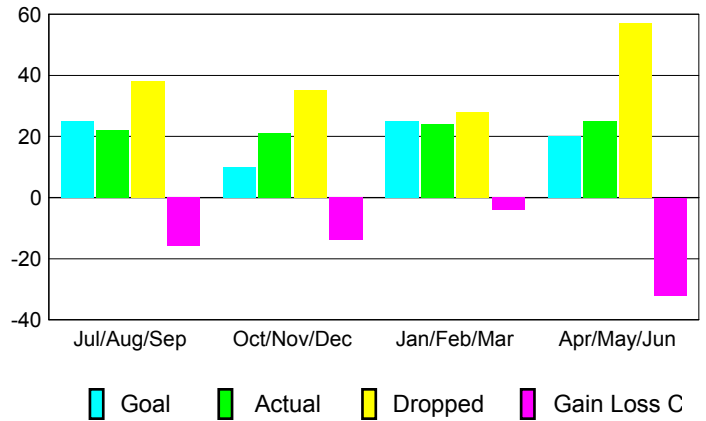

GMT: **RONAL LUXTON**

Location: **NEW ZEALAND**

GMT CA: **7**

CLUBS

Month	New Club Goal	Actual New Clubs	Actual Dropped Clubs	Gain/Loss of Clubs
2012-2013				
Jul/Aug/Sep	0	0	0	0
Oct/Nov/Dec	0	0	0	0
Jan/Feb/Mar	0	0	0	0
Apr/May/June	1	0	1	-1
Totals	1	0	1	-1

Club Results 2012-2013

Goal, New, Dropped, Gain/Loss

MEMBERSHIP

Month	Net Memb Goal	Actual New Memb	Actual Dropped Memb	Gain/Loss of Memb
2012-2013				
Jul/Aug/Sep	25	22	38	-16
Oct/Nov/Dec	10	21	35	-14
Jan/Feb/Mar	25	24	28	-4
Apr/May/June	20	25	57	-32
Totals	80	92	158	-66

Membership Results 2012-2013

Goal, New, Dropped, Gain/Loss

YTD Status Quo Clubs 2012-2013

Status Quo Clubs Compared to Status Quo Members

Gender Comparison 2012-2013

Club Gain/Loss 2012-2013

Membership Gain/Loss 2012-2013